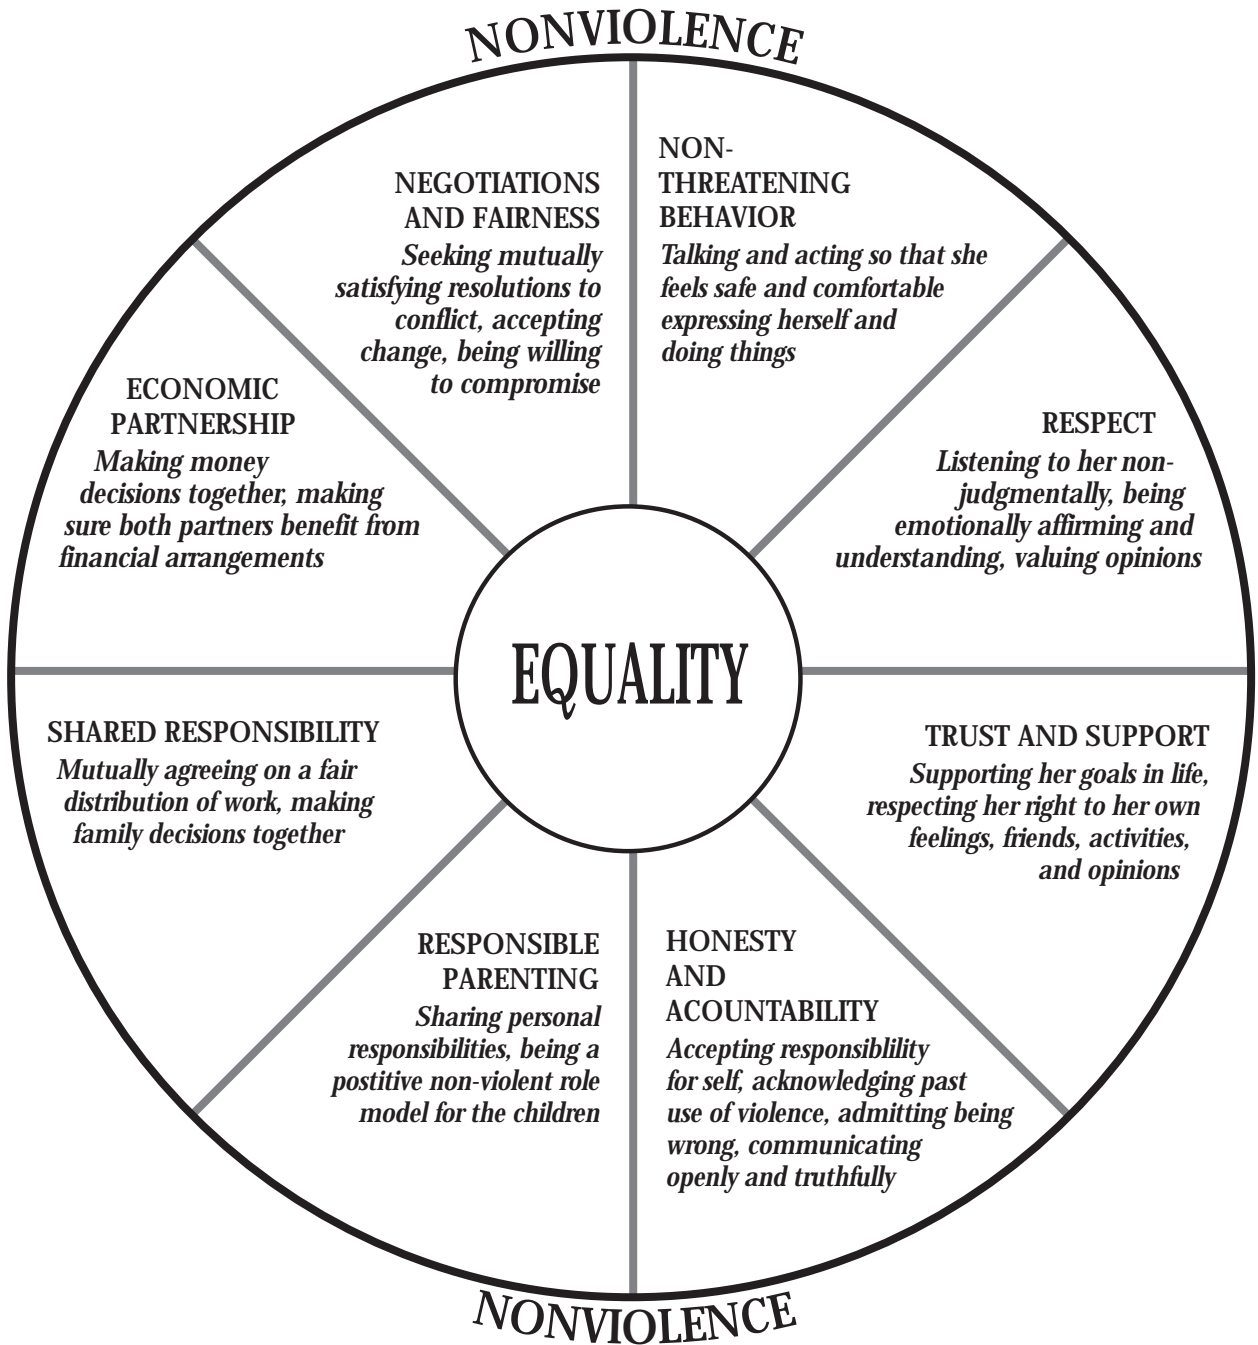

Wheel of Nonviolence and Equality

—Domestic Abuse Intervention Project