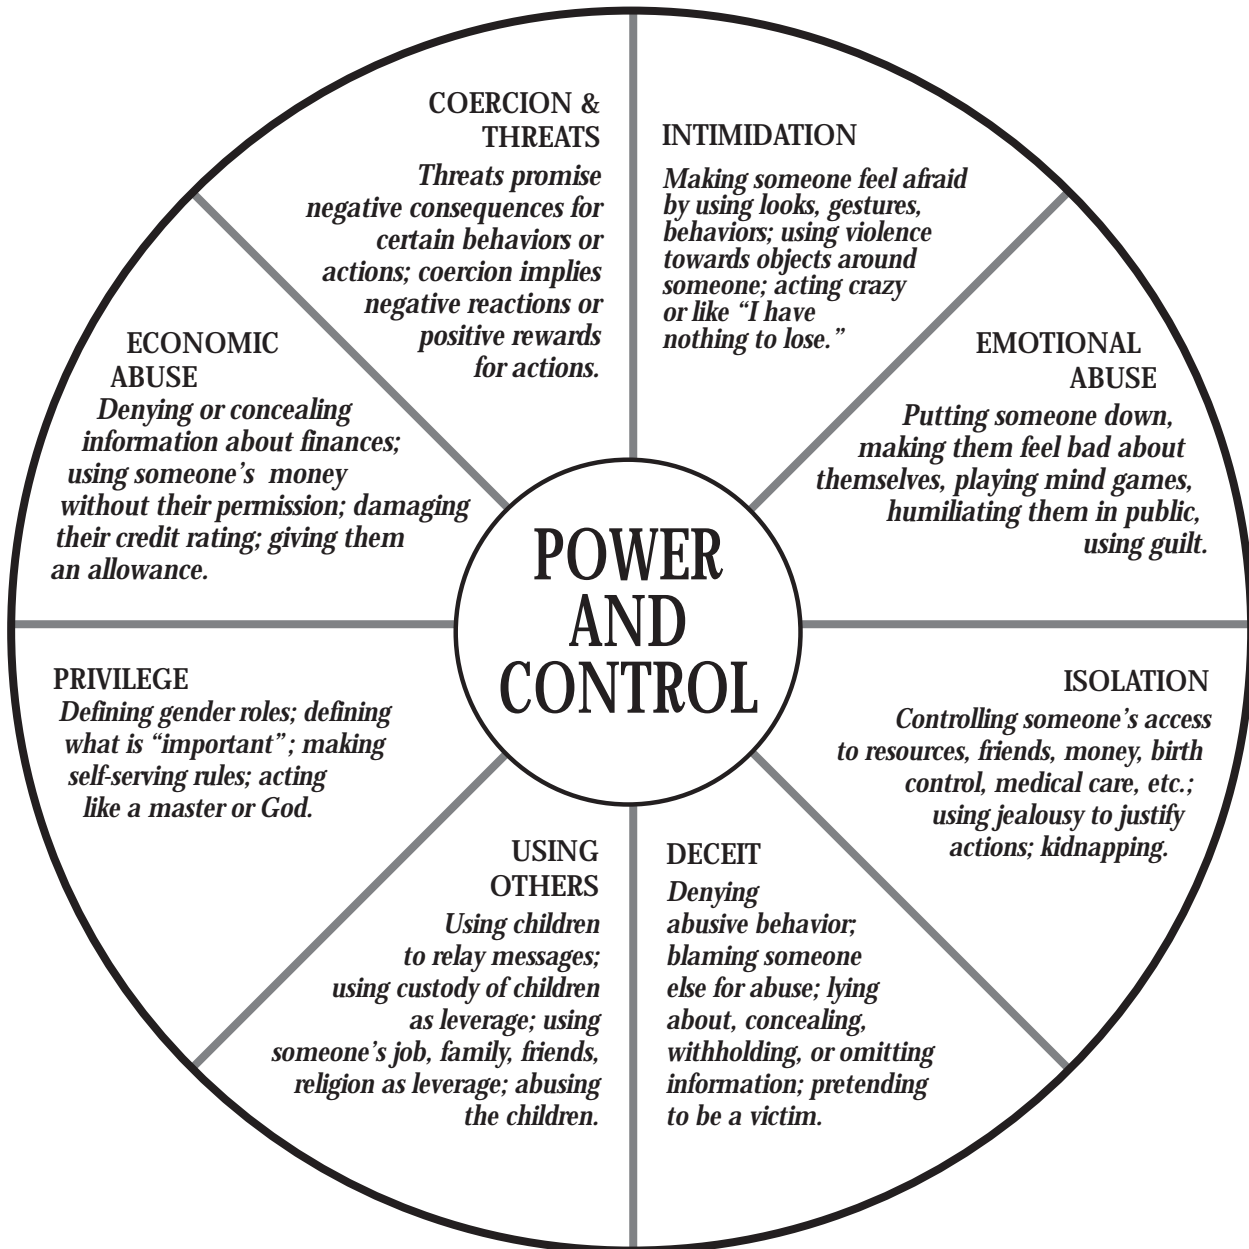

# Wheel of Power and Control

—Domestic Abuse Intervention Project