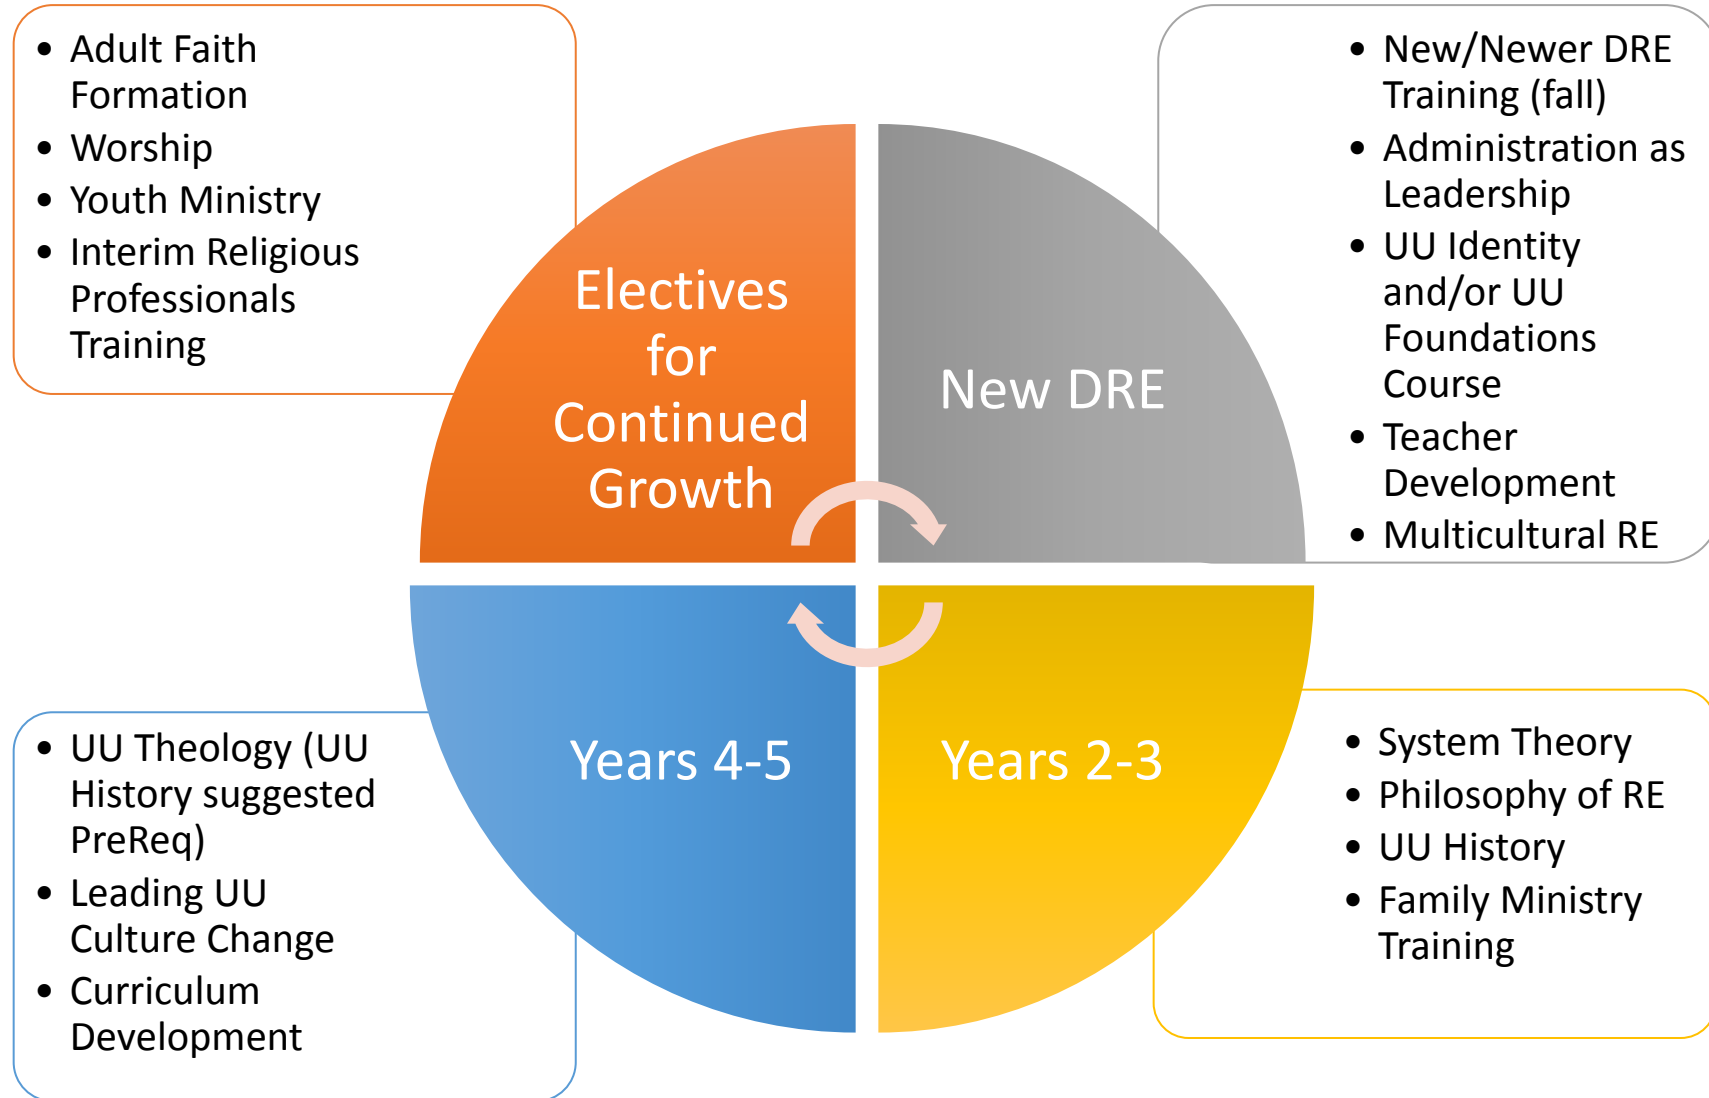

Suggested Religious Educator Professional Formation Map

This Professional Formation Map represents one way to navigate the trainings available to religious educators. Each professional is encouraged to discern their professional development needs, according to their background and ministry context. The Professional Development Programs Manager would be happy to converse with you in your discernment process, if it would be of help.