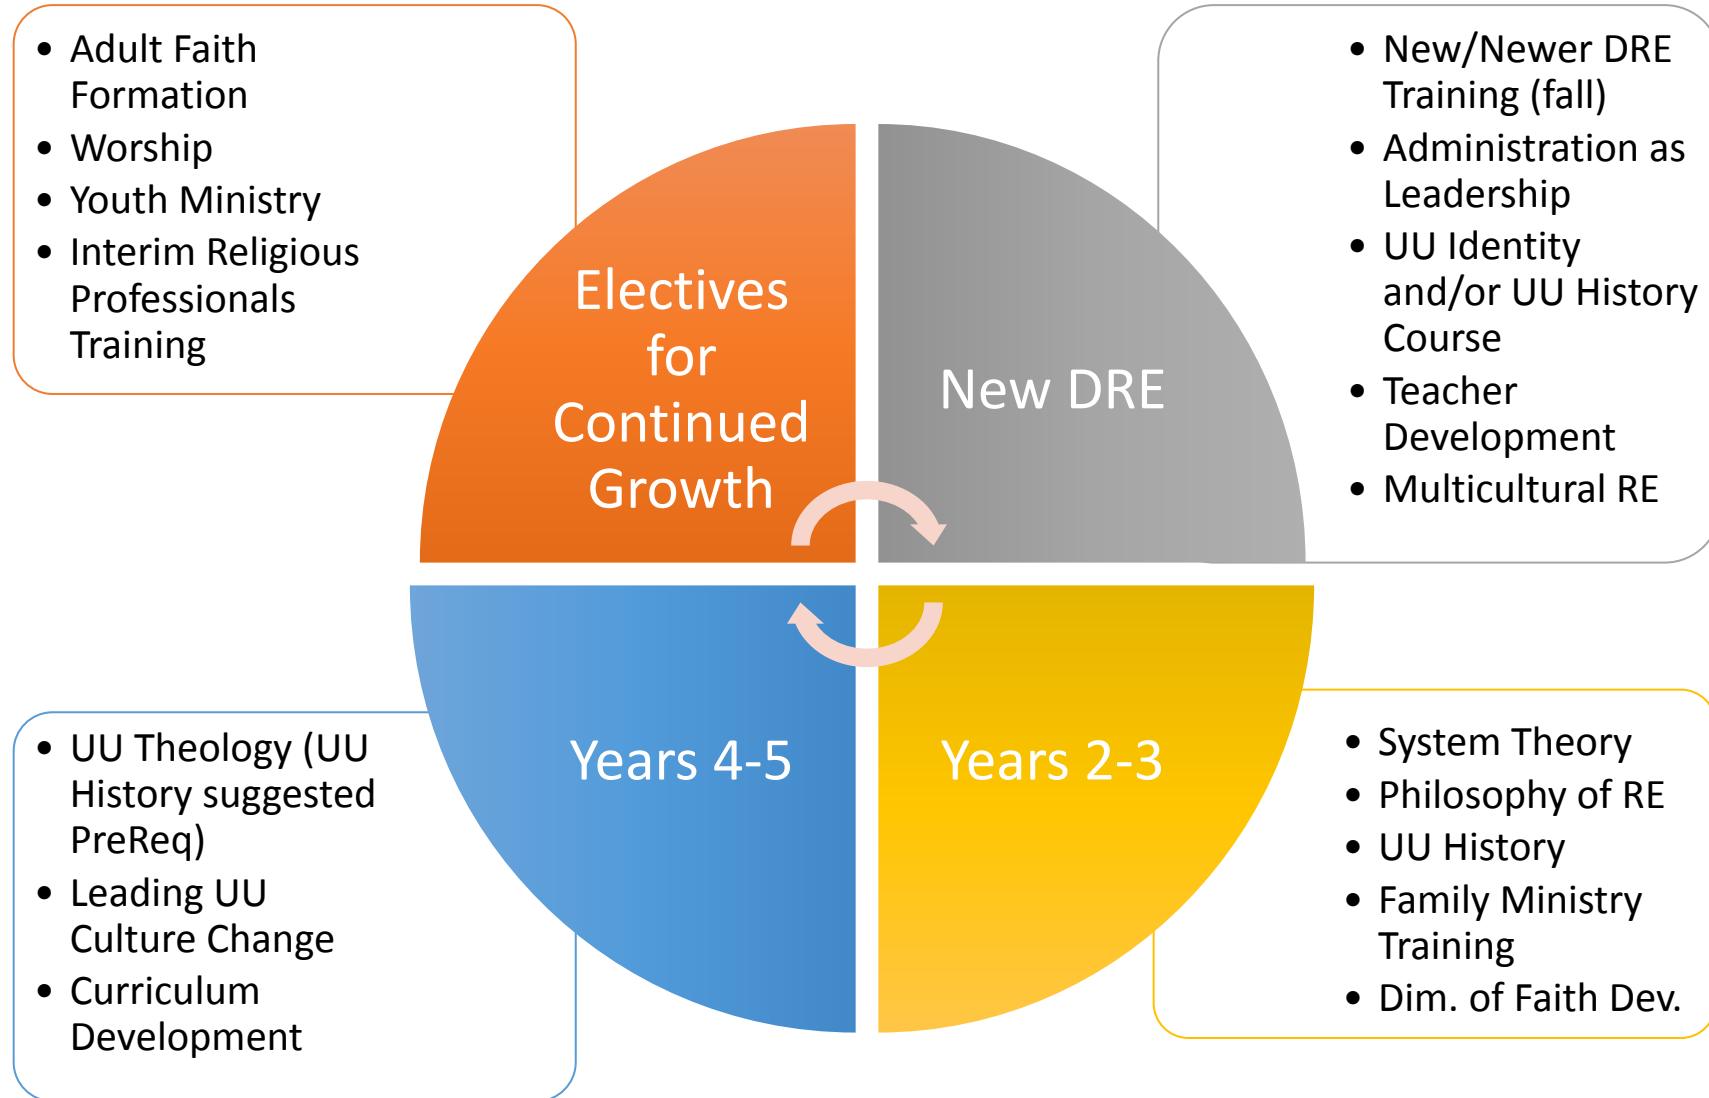

Suggested Religious Educator Professional Formation Map

This Professional Formation Map represents one way to navigate the trainings available to religious educators. Each professional is encouraged to discern their professional development needs, according to their background and ministry context. The Professional Development Programs Manager would be happy to converse with you in your discernment process, if it would be of help.